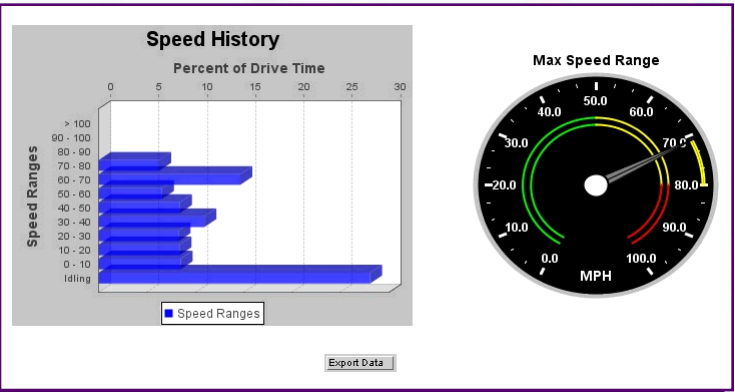

Lower the Cost of Doing Business

Reduce costly idle time

Idle Time Report											
Vehicle Label	VIN	Year Make Model	Starting Mileage	Ending Mileage	Distance Traveled (Miles)	% of the Time Vehicle Was Idling	Idle Hours	Drive Hours	Total Operating Hours	Max Speed Range	Average MPH
00939374	STDZK23C09S284548	2009 TOYOTA SIENNA	2425	3057	632	9%	1.4	13.0	14.4	70.0-80.0	49
00939384	STDZK23C19S270187	2009 TOYOTA SIENNA	2425	3297	872	16%	4.8	24.3	29.1	80.0-90.0	36
00939371	STDZK23C39S269395	2009 TOYOTA SIENNA	3482	4361	879	26%	6.9	19.7	26.6	70.0-80.0	45
00939370	STDZK23C58S269897	2009 TOYOTA SIENNA	2505	3591	1,086	10%	2.6	24.6	27.2	70.0-80.0	44
00939373	STDZK23C98S269854	2009 TOYOTA SIENNA	2609	3365	756	14%	3.6	22.2	25.8	70.0-80.0	34

By monitoring idle time you can identify areas to increase productivity and reduce fuel usage.

Reduce liability and increase driver safety

By monitoring speed, you can change reckless driving habits before an accident occurs, increasing driver safety and reducing fuel consumption.