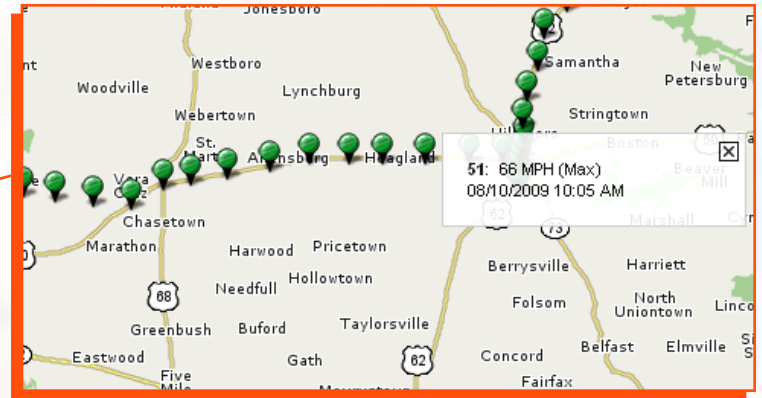

Increase Productivity

Improve labor efficiency and customer response time

User-defined landmarks help you identify where your drivers are in relation to your specific locations. Search for the vehicle closest to a client and improve your customer response times.

Optimize routing and increase service calls

Tracking where your drivers have been via a "breadcrumb trail" allows you to manage their routes to ensure efficiency.

Improve Vehicle Utilization

Eliminate unauthorized vehicle use